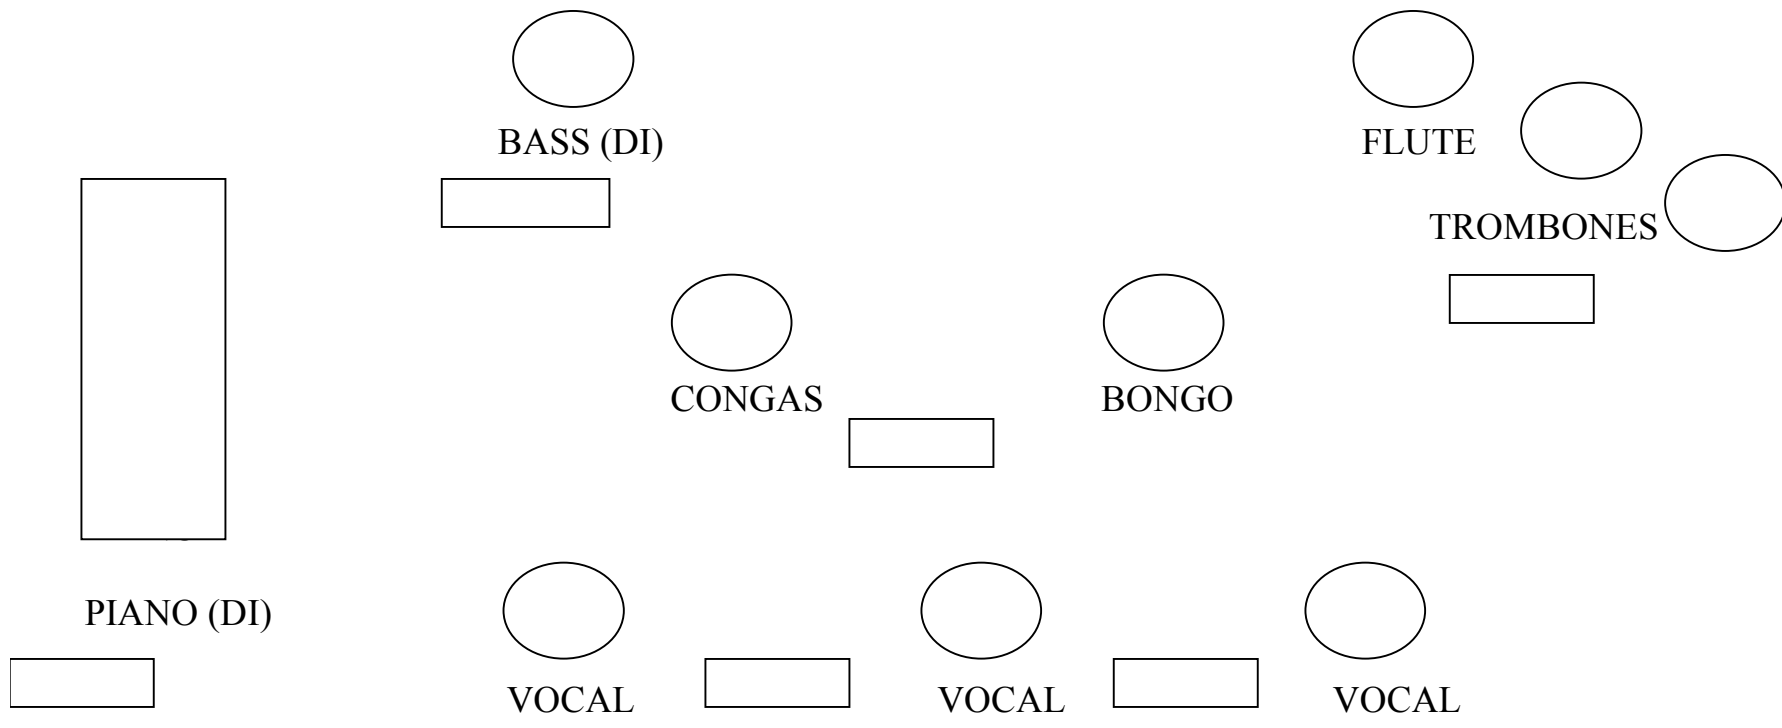

ORCHESTRA ZARABANDA STAGE PLOT

AUDIENCE

- **3 monitor mixes minimum, 4 or 5 is better.**
- **We sound best when the bass and piano volume is moderate.**
- **We are flexible and will do whatever we can to help you help us sound good.**